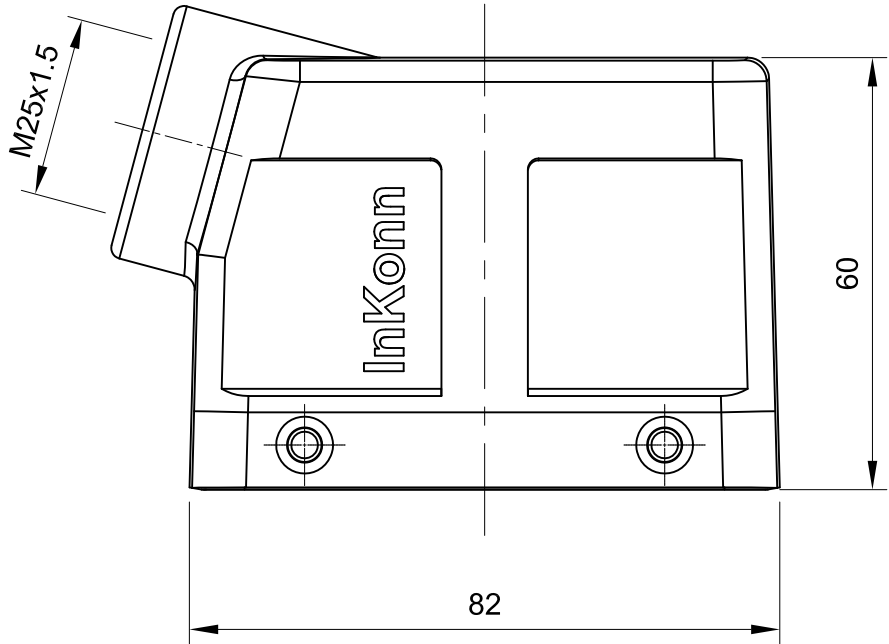

B

B

C

C

D

D

 InKonn® InKonn (Suzhou) Electric Technology Co.,Ltd.	 All Dimensions in mm Original Size DIN A4	Date 2021-06-16	Drawing No. TC2667298	Rev. A00	Scale 1:1
	Part No. 10 01 032 0142	Created by Shuxu Huang	Checked by Yiyi Luo	Page 1/1	
Type Name HA32-SE-QB-M25					