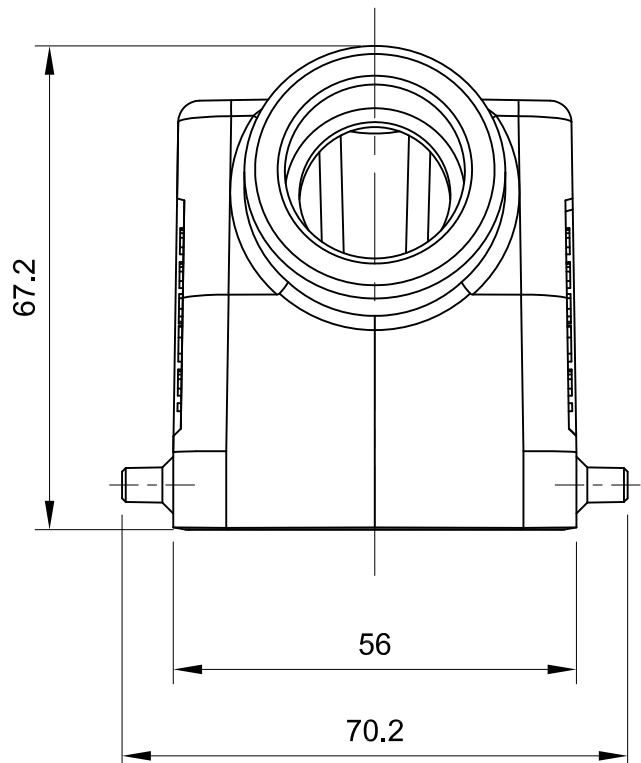

B

B

C

C

D

D

 InKonn® InKonn (Suzhou) Electric Technology Co.,Ltd.	 All Dimensions in mm Original Size DIN A4	Date 2021-06-16	Drawing No. TC2667298	Rev. A00	Scale 1:1
	Part No. 10 01 032 0142	Created by Shuxu Huang	Checked by Yiyi Luo	Page 1/1	
Type Name HA32-SE-QB-M25					